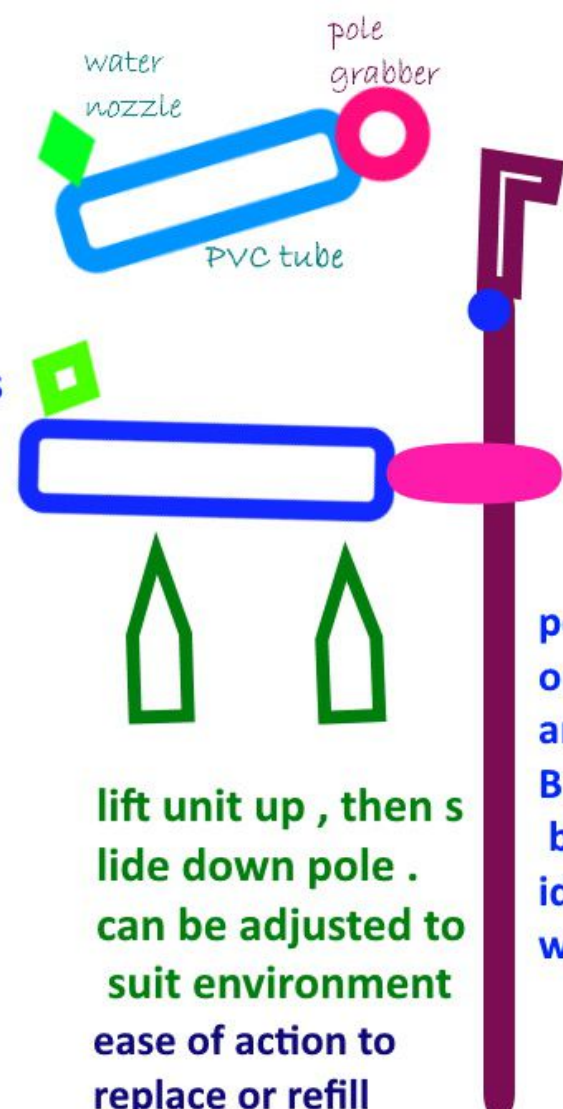

Hooks to tree branch

needs to be wildlife freindly surface, so they don't slip

Watering point

can be small so brought in by back pack or hand trailer better monitoring

Gravity locks the hoop into place

lift unit up , then s
lide down pole .
can be adjusted to
suit environment
ease of action to
replace or refill
medicines can be added aswell

pole can be solid or hollow . adjustable and even cut to size. Branches could also be used with hoop idea added to top with hook

X2

PVC tube lifters

Grow With Joe tree watering station